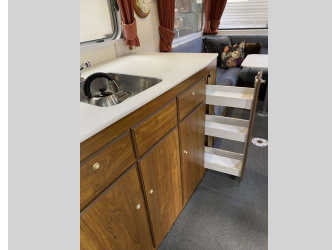

2000 ISUZU NKR CAMPER

Purchase Price

$95,000

Includes GST, Registration & Licensing

Finance may be available on this vehicle. Ask one of our friendly staff for more information.

Gain peace of mind with Mechanical Breakdown Insurance. **Ask us how.**

Top features

- » AWNING
- » BACKING CAMERA
- » Car Alarm
- » SOLAR PANEL
- » Tow Bar

Body Style

3 door

Odometer

134,263 km

Engine

4800 cc

Fuel Type

TURBO DIESEL

Transmission

MANUAL

Wheels

-

VIN

-

Interior

-

Safety

-

Reg No.

YS9860

Ext Colour

White

History

-

Seats

-

CO2 Emissions

☆☆☆☆☆☆

Energy Economy

☆☆☆☆☆☆

Annual fuel cost not available

Energy Consumption unknown.

Stock ID: 6724

RICHARD BATEMAN *Motors*

Richard Bateman Motors | Phone 03 578 5670 | Email
bateman.motors@xtra.co.nz
50 Main Street, BLENHEIM 7201, New Zealand
www.richardbatemanmotors.co.nz