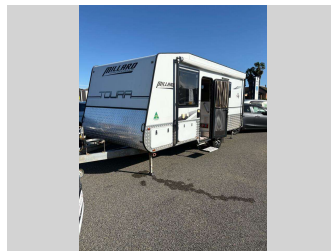

2018 MILLARD TOURA 2 BERTH

Purchase Price **\$63,995**
Includes GST, Registration & Licensing

Finance may be available on this vehicle. Ask one of our friendly staff for more information.

Gain peace of mind with Mechanical Breakdown Insurance. **Ask us how.**

- Top features**
- » 3 WAY FRIDGE
 - » AIR CONDITIONING
 - » ALLOY WHEELS
 - » ALLOY WHEELS
 - » ELECTRIC BRAKES
 - » ELECTRIC BRAKES
 - » ROLLOUT AWNING
 - » ROLLOUT AWNING
 - » SELF CONTAINED
 - » SEPERATE SHOWER & TOIL.
 - » SOLAR PANEL
 - » SOLAR PANEL
 - » STEREO
 - » WASTE TANK
 - » WASTE TANKS
 - » WATER TANKS
 - » WATER TANKS