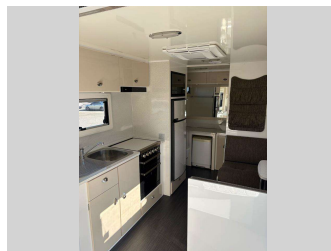

2018 MILLARD TOURA 2 BERTH

Purchase Price **\$63,995**
Includes GST, Registration & Licensing

Finance may be available on this vehicle. Ask one of our friendly staff for more information.

Gain peace of mind with Mechanical Breakdown Insurance. **Ask us how.**

- Top features**
- » 3 WAY FRIDGE
 - » AIR CONDITIONING
 - » ALLOY WHEELS
 - » ALLOY WHEELS
 - » ELECTRIC BRAKES
 - » ELECTRIC BRAKES
 - » ROLLOUT AWNING
 - » ROLLOUT AWNING
 - » SELF CONTAINED
 - » SEPERATE SHOWER & TOIL.
 - » SOLAR PANEL
 - » SOLAR PANEL
 - » STEREO
 - » WASTE TANK
 - » WASTE TANKS
 - » WATER TANKS
 - » WATER TANKS