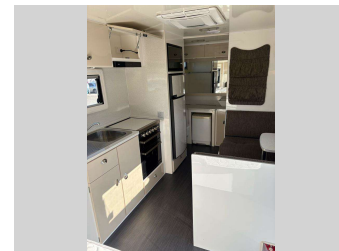

2018 MILLARD TOURA 2 BERTH

Purchase Price **\$63,995**
Includes GST, Registration & Licensing

Finance may be available on this vehicle. Ask one of our friendly staff for more information.

Gain peace of mind with Mechanical Breakdown Insurance. **Ask us how.**

- Top features**
- » 3 WAY FRIDGE
 - » AIR CONDITIONING
 - » ALLOY WHEELS
 - » ALLOY WHEELS
 - » ELECTRIC BRAKES
 - » ELECTRIC BRAKES
 - » ROLLOUT AWNING
 - » ROLLOUT AWNING
 - » SELF CONTAINED
 - » SEPERATE SHOWER & TOIL.
 - » SOLAR PANEL
 - » SOLAR PANEL
 - » STEREO
 - » WASTE TANK
 - » WASTE TANKS
 - » WATER TANKS
 - » WATER TANKS