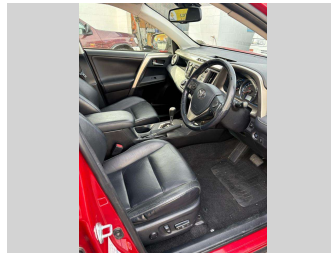

2014 TOYOTA RAV4 Limited

Purchase Price **\$19,995**
Includes GST, Registration & Licensing

Finance may be available on this vehicle. Ask one of our friendly staff for more information.

Gain peace of mind with Mechanical Breakdown Insurance. **Ask us how.**

- Top features**
- » Air Conditioning
 - » ALLOY WHEELS
 - » BACKING CAMERA
 - » BACKING CAMERA
 - » Bluetooth
 - » CAMCHAIN ENGINE
 - » Central Locking
 - » Cruise Control
 - » CRUISE CONTROL
 - » CURTAIN AIRBAGS
 - » Electric Mirrors
 - » ELECTRIC WINDOWS
 - » Fog Lights
 - » GPS MAPS
 - » Heated Seats
 - » LANE ASSIST
 - » MULTIPLE AIRBAGS
 - » Steering Wheel Control...

Body Style
5 door, SMALL SUV

Odometer
129,232 km

Engine
2500 cc

Fuel Type
Petrol

Transmission
Auto, AWD

Wheels
Alloy Wheels

VIN
-

Interior
BLACK/GREY, Leather