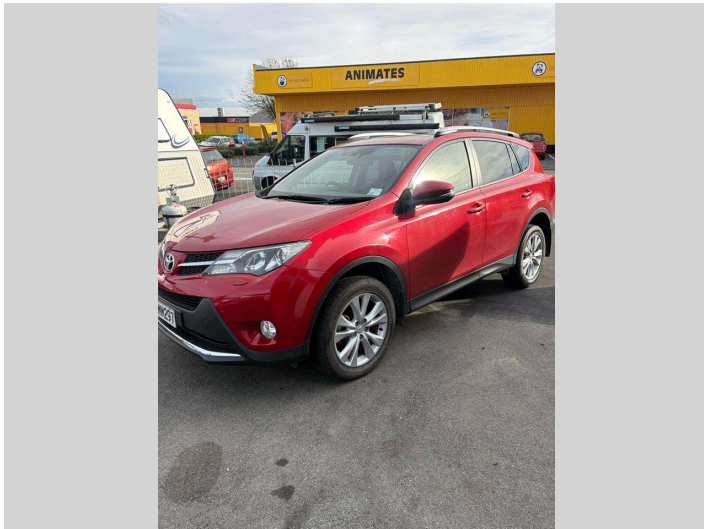

2014 TOYOTA RAV4 Limited

Purchase Price **\$19,995**
Includes GST, Registration & Licensing

Finance may be available on this vehicle. Ask one of our friendly staff for more information.

Gain peace of mind with Mechanical Breakdown Insurance. **Ask us how.**

Body Style
5 door, SMALL SUV

Odometer
129,232 km

Engine
2500 cc

Fuel Type
Petrol

Transmission
Auto, AWD

Wheels
Alloy Wheels

VIN
-

Interior
BLACK/GREY, Leather