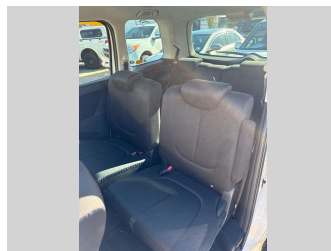

# 2012 Mazda BIANTE

Purchase Price

**\$13,500**

Includes GST, Registration & Licensing

Finance may be available on this vehicle. Ask one of our friendly staff for more information.

Gain peace of mind with Mechanical Breakdown Insurance. **Ask us how.**