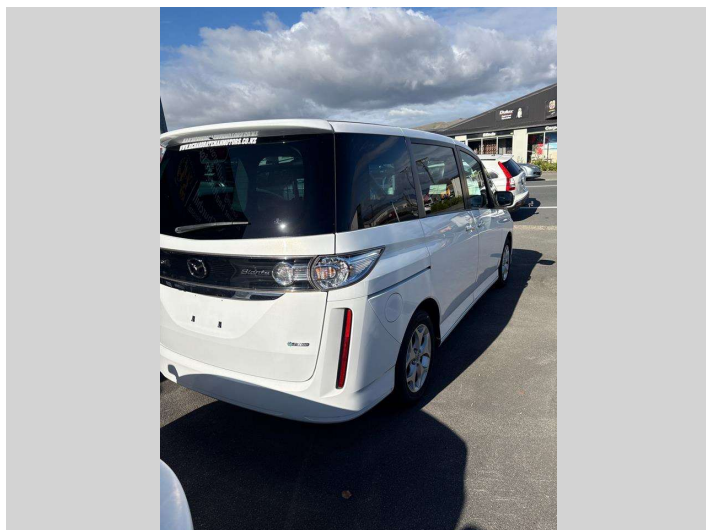

# 2012 Mazda BIANTE

Purchase Price

**\$13,500**

Includes GST, Registration & Licensing

Finance may be available on this vehicle. Ask one of our friendly staff for more information.

Gain peace of mind with Mechanical Breakdown Insurance. **Ask us how.**

Body Style

**5 door, Station Wagon**

Odometer

**94,520 km**

Engine

**2000 cc**

Fuel Type

**Petrol**

Transmission

**Auto**

Wheels

**Alloy Wheels**

VIN

**7AT0C145X26228909**

Interior

**Black**