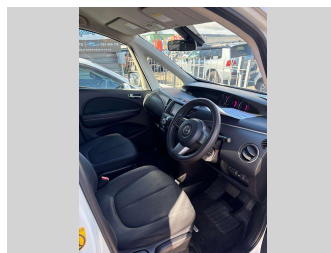

# 2012 Mazda BIANTE

Purchase Price

**\$13,500**

Includes GST, Registration & Licensing

Finance may be available on this vehicle. Ask one of our friendly staff for more information.

Gain peace of mind with Mechanical Breakdown Insurance. **Ask us how.**