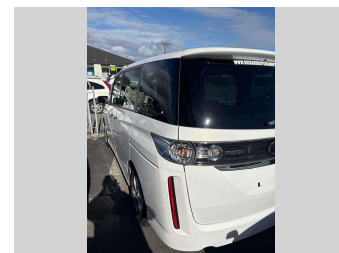

# 2012 Mazda BIANTE

Purchase Price

**\$13,500**

Includes GST, Registration & Licensing

Finance may be available on this vehicle. Ask one of our friendly staff for more information.

Gain peace of mind with Mechanical Breakdown Insurance. **Ask us how.**

Body Style

**5 door, Station Wagon**

Odometer

**94,520 km**

Engine

**2000 cc**

Fuel Type

**Petrol**